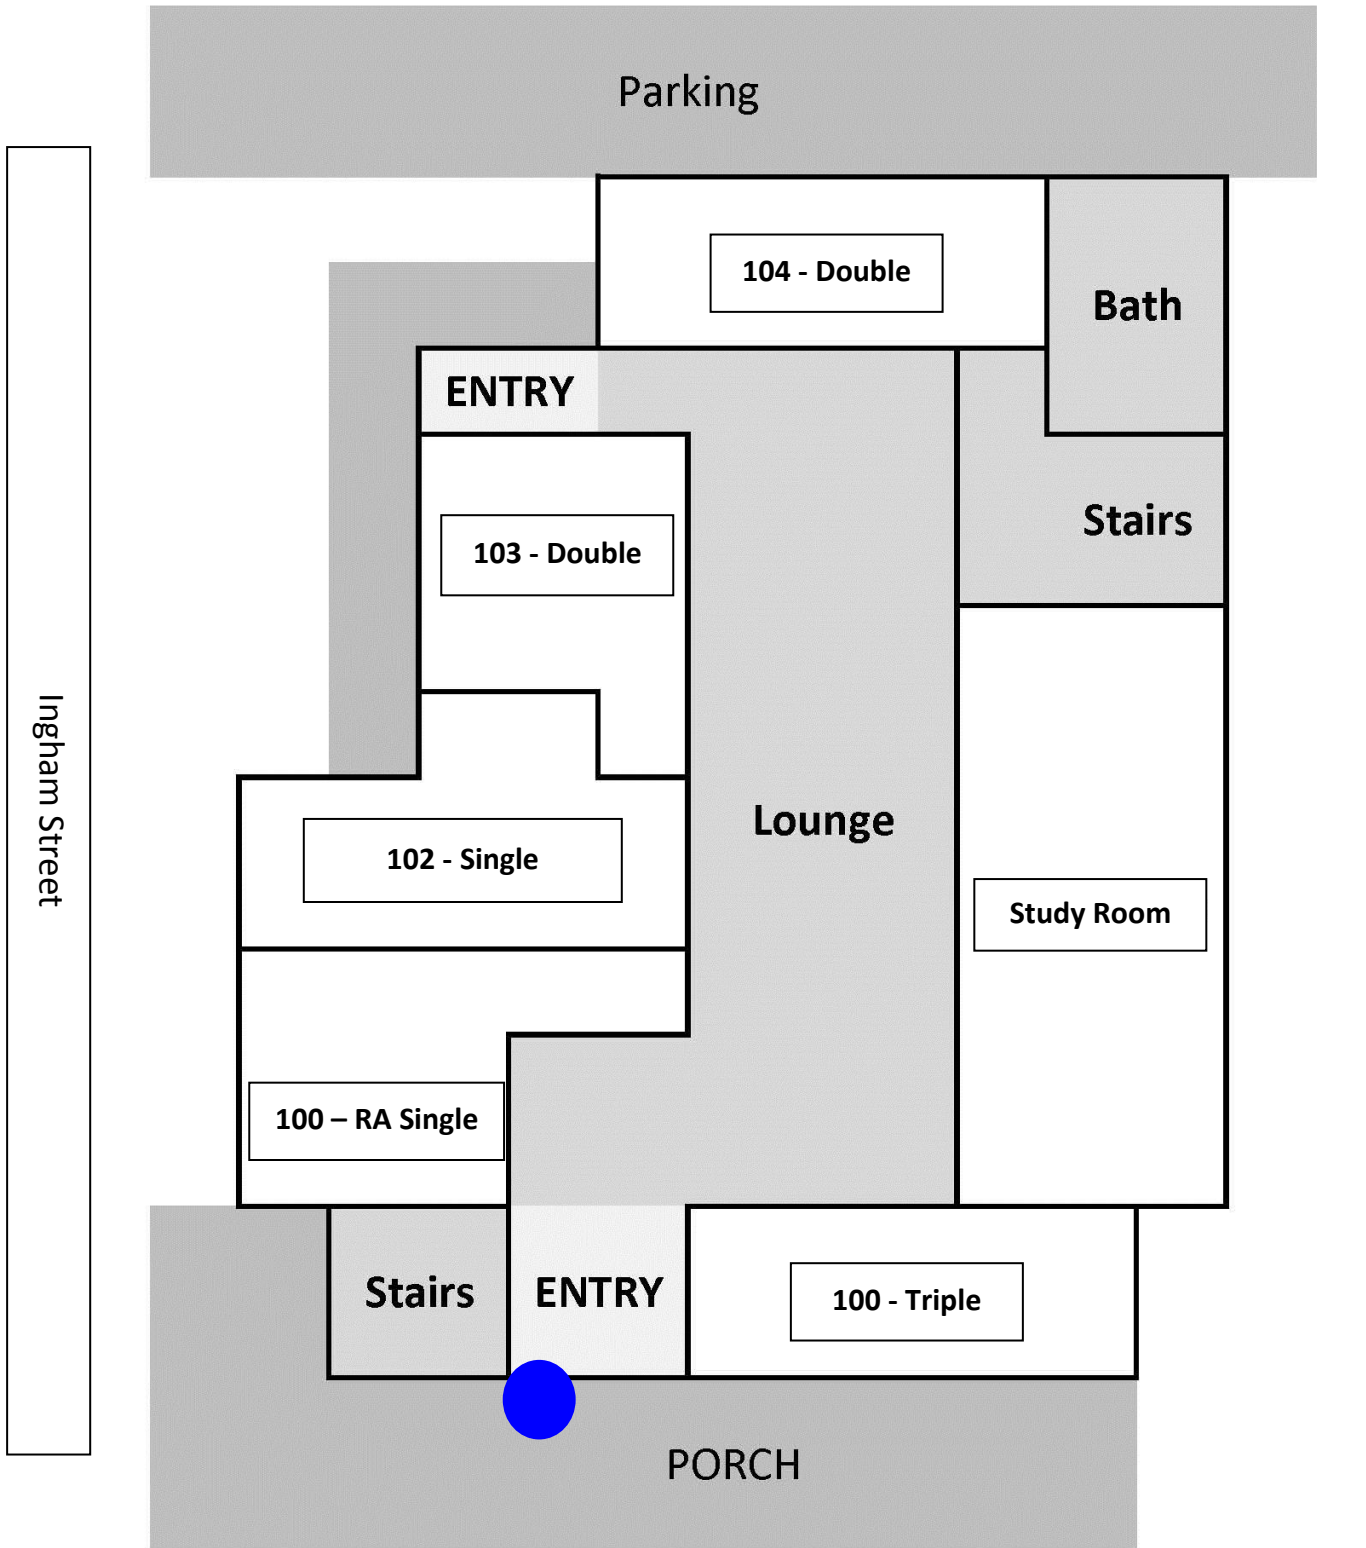

Fiske House

1st Floor

****Not drawn to scale****

Indicates Emergency Telephone

Ingham Street

Parking

104 - Double

Bath

ENTRY

103 - Double

Stairs

Lounge

102 - Single

Study Room

100 - RA Single

Stairs

ENTRY

100 - Triple

PORCH

Cass Street

Fiske House

2nd Floor

****Not drawn to scale****

Indicates Blue Light
Emergency Telephone