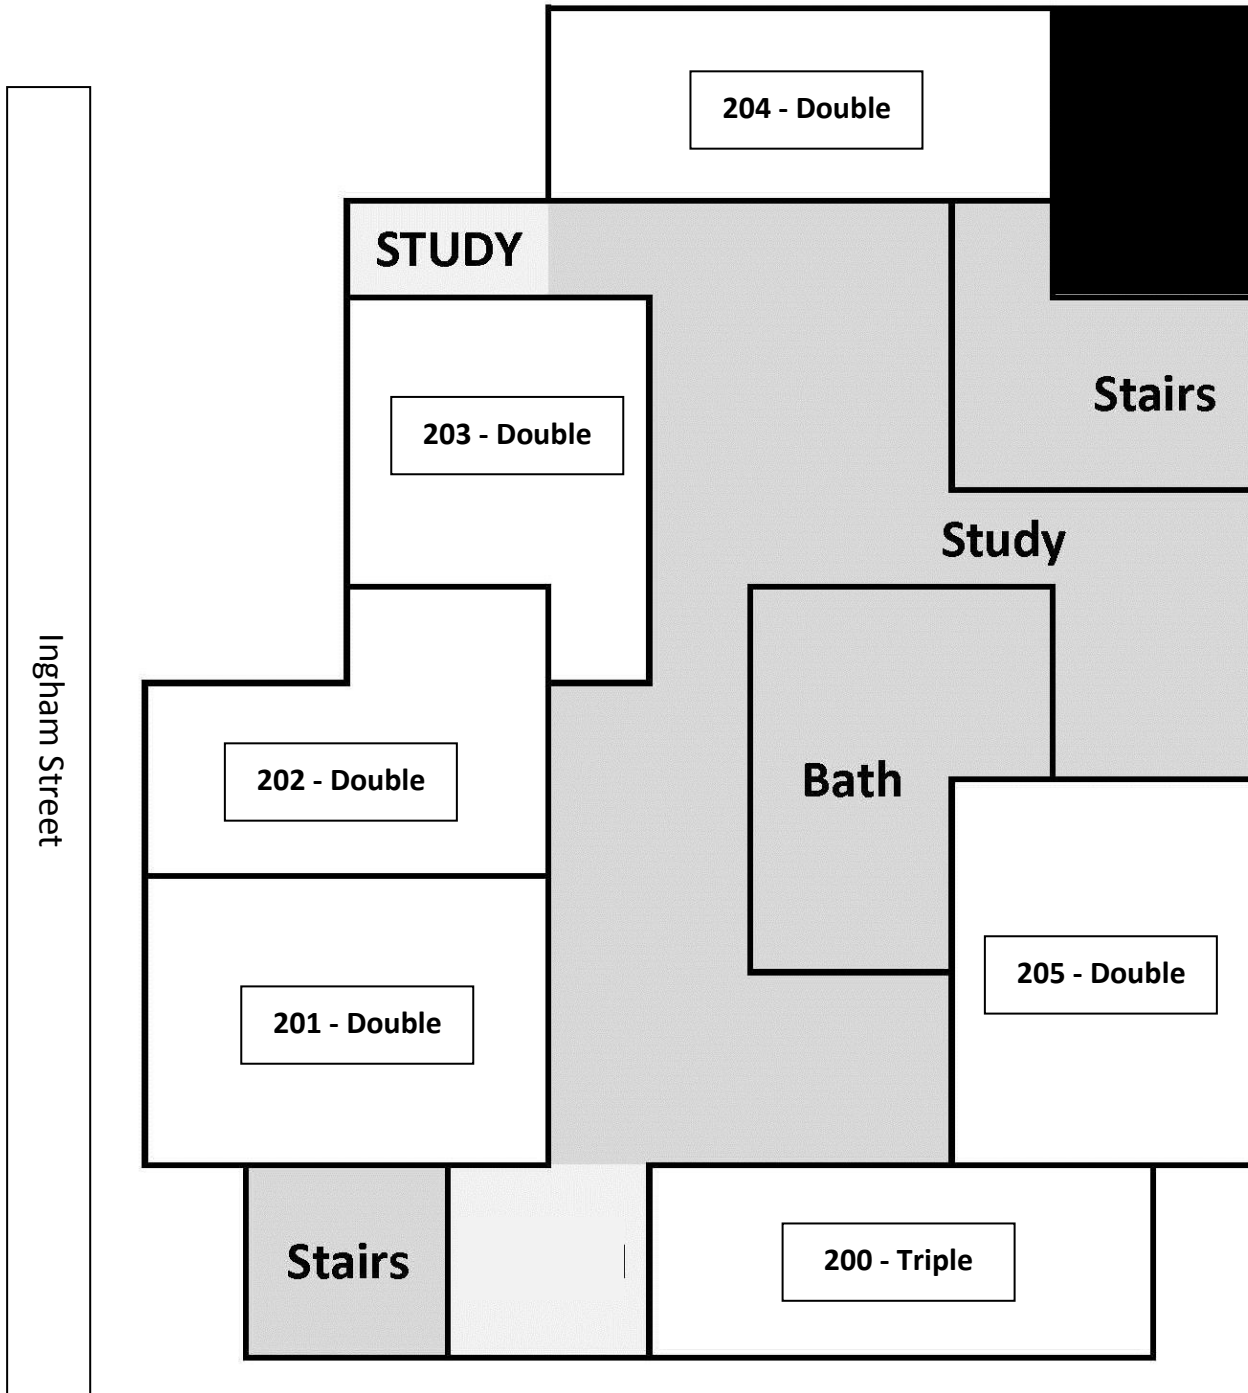

Fiske House

1st Floor

****Not drawn to scale****

Indicates Emergency Telephone

Ingham Street

Parking

104 - Double

Bath

ENTRY

103 - Double

Stairs

Lounge

102 - Single

Study Room

100 - RA Single

Stairs

ENTRY

100 - Triple

PORCH

Cass Street

Fiske House

2nd Floor

****Not drawn to scale****

Indicates Blue Light
Emergency Telephone