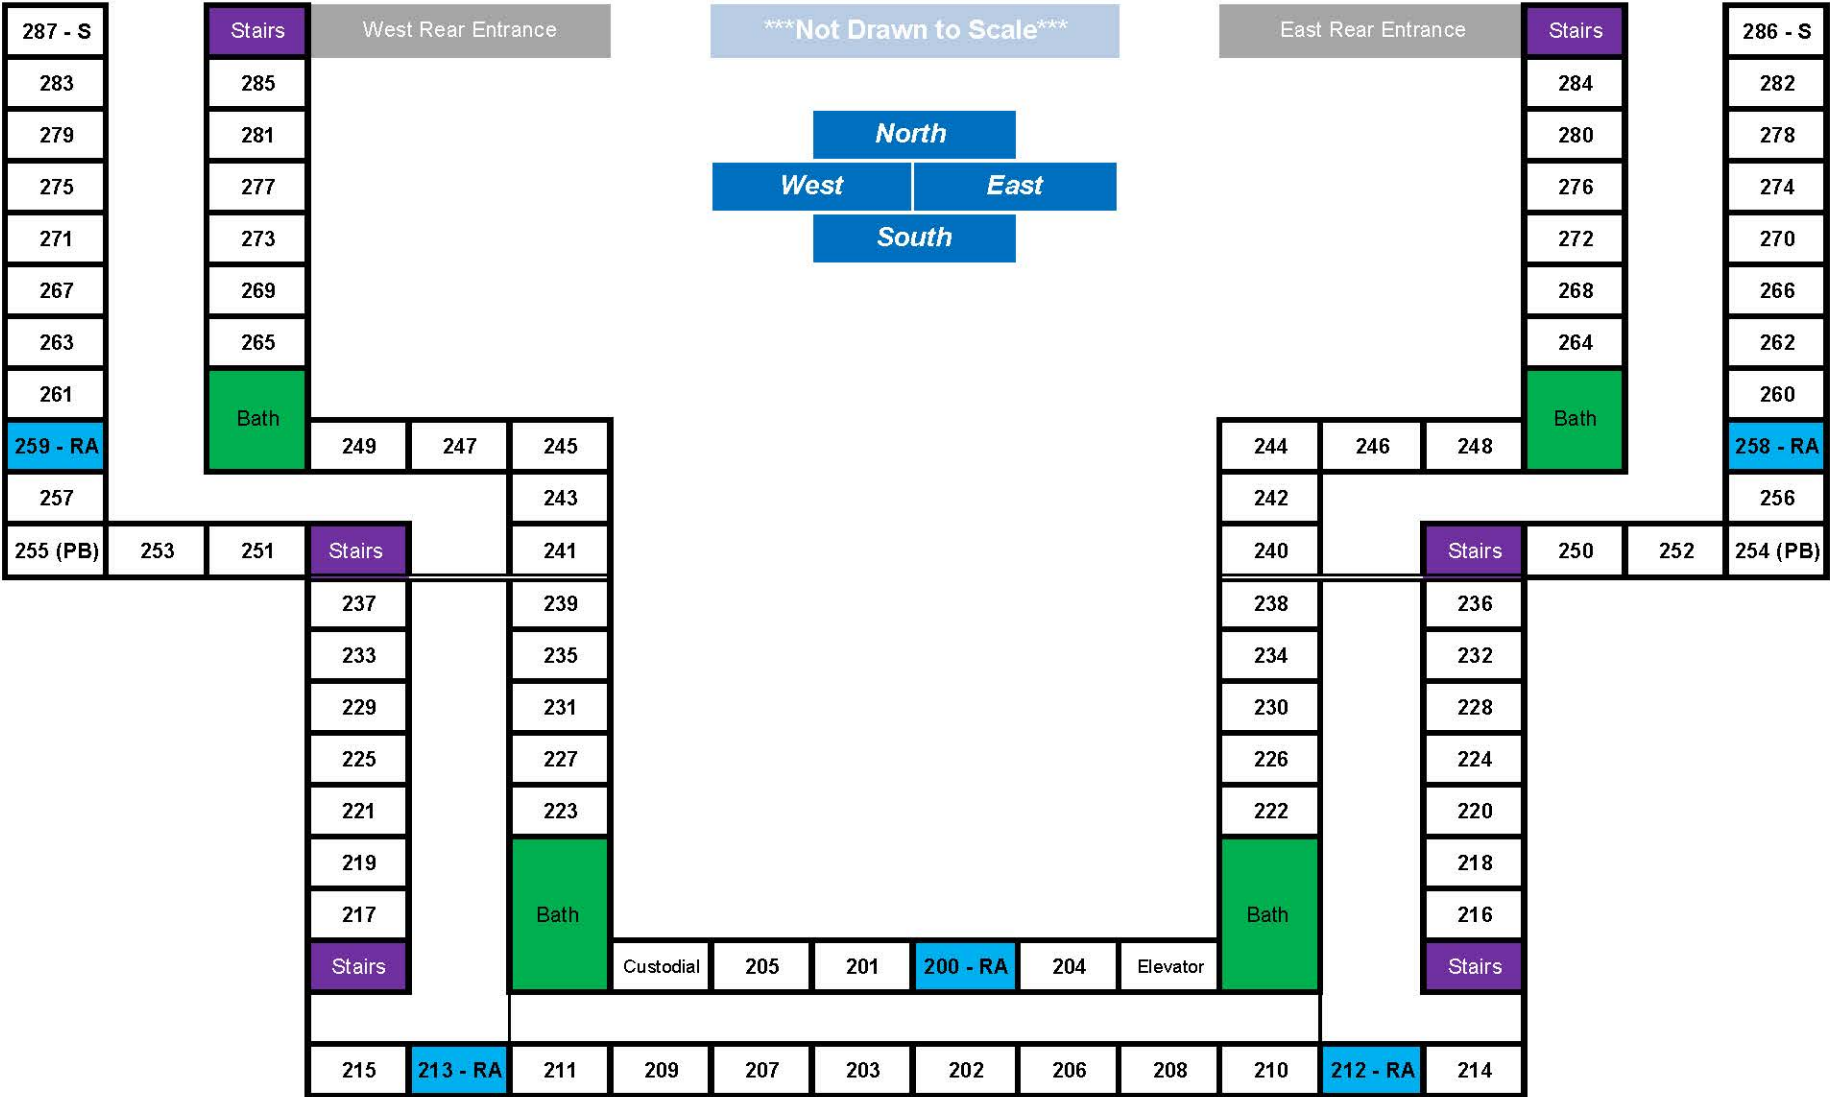

# Wesley Hall Ground Floor

Smoke Free

# Wesley Hall First Floor

Smoke Free

\*\*\*Not Drawn to Scale\*\*\*

# Wesley Hall Second Floor

Smoke Free

\*\*\*Not Drawn to Scale\*\*\*