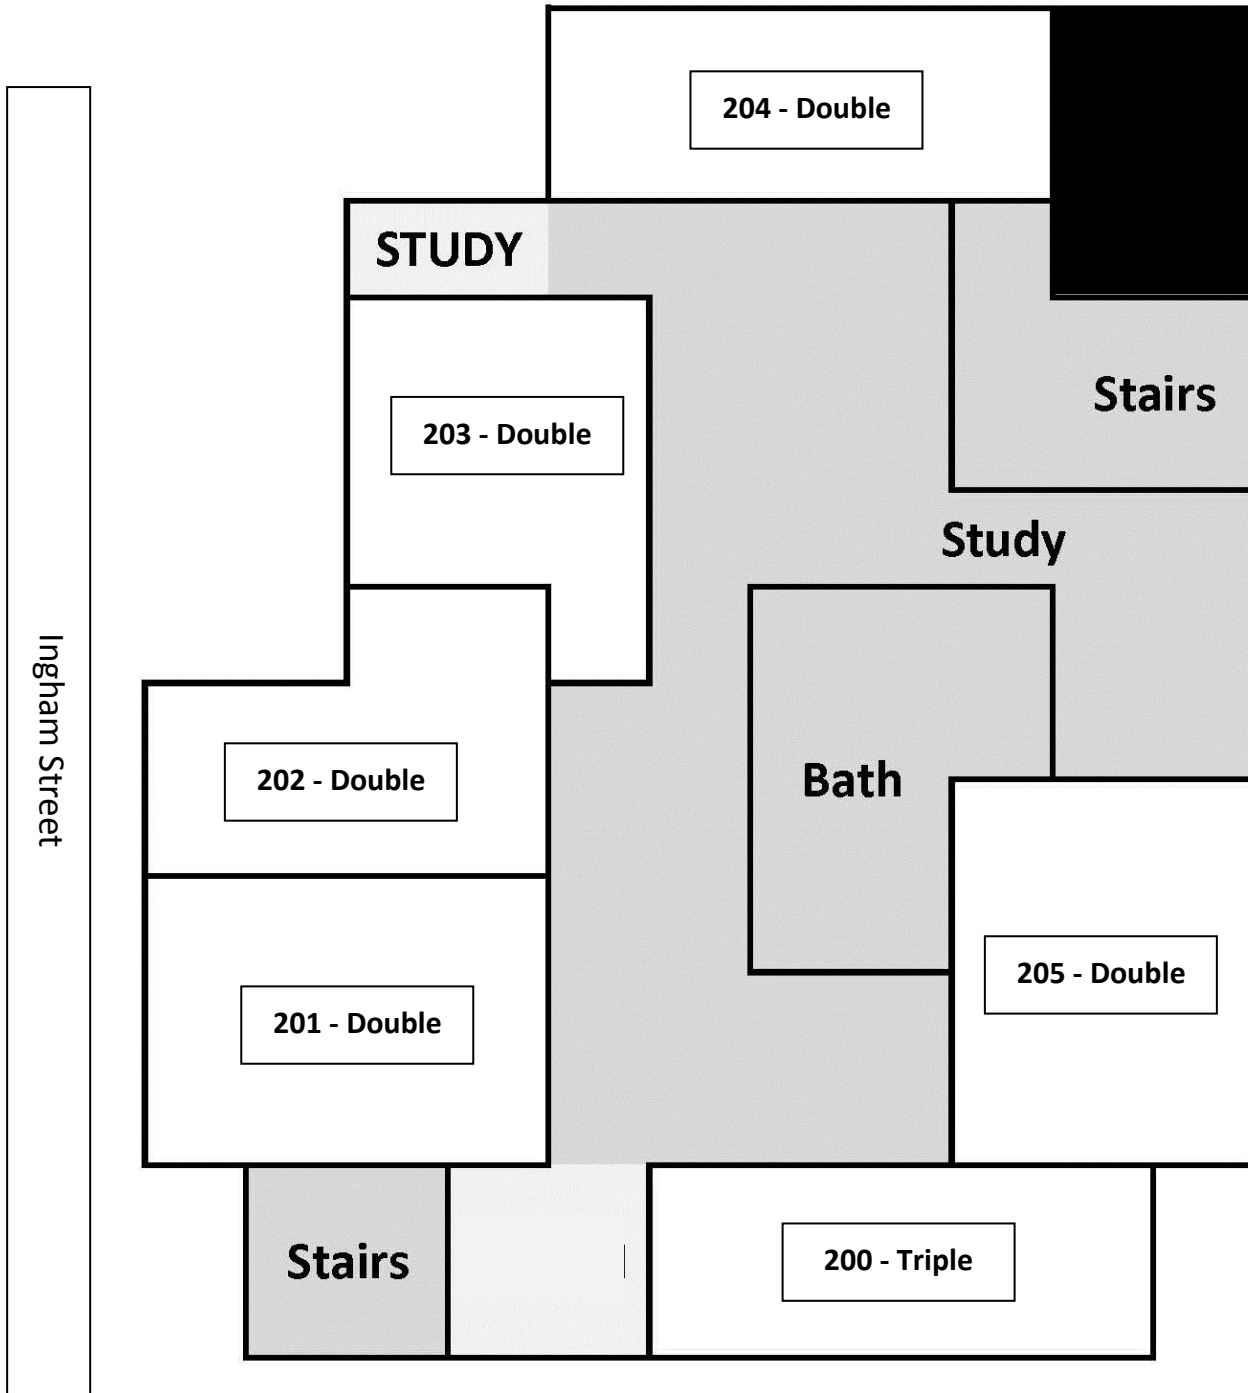

Fiske House

2nd Floor

****Not drawn to scale****

Indicates Blue Light
Emergency Telephone

Cass Street